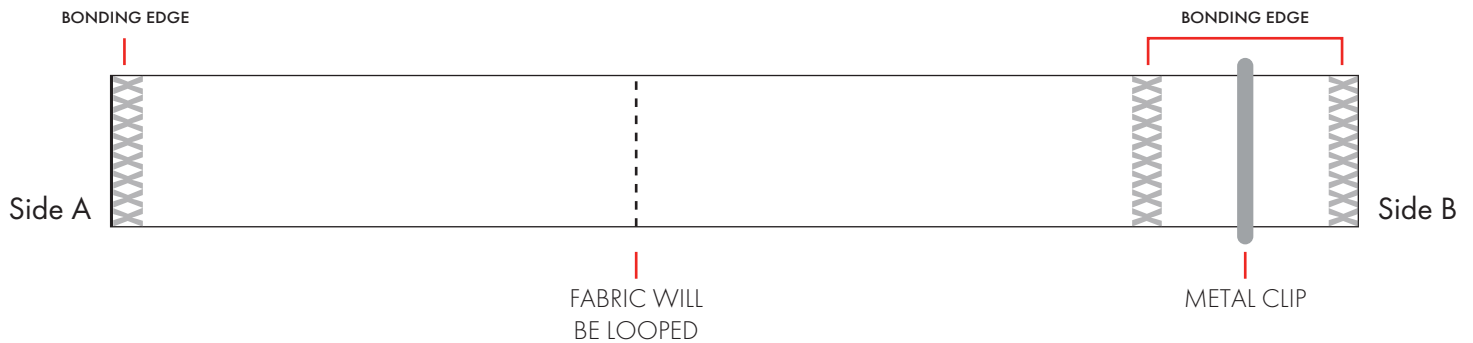

**PANTONE REFERENCE(S)**

 Full Colour

Product Image for visualisation  
- colours may vary

ARTWORK SCALE 100%

ARTWORK SCALE 100%  
PRODUCT SIZE: 150mm x 20mm

**PLEASE NOTE:  
WE CANNOT GUARANTEE THE  
REVERSE ARTWORK POSITION**

The dashed line is to demonstrate print area and will not appear on your printed item

**PLEASE NOTE:**

- All colours including print and product are for visual purposes only and should not be regarded as the actual colour of the product and print.
- Some products may vary from batch to batch and may differ from previous orders.
- The colour and texture of a product can also have an effect on the final print colour.
- By approving this order we accept that you understand these terms.